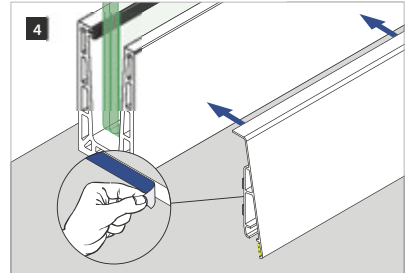

Q-INFO

Indoor (IP20)

LED strip MOD 0060 / 0061

Q-INFO

Outdoor (IP66)

LED strip MOD 0062 / 0063