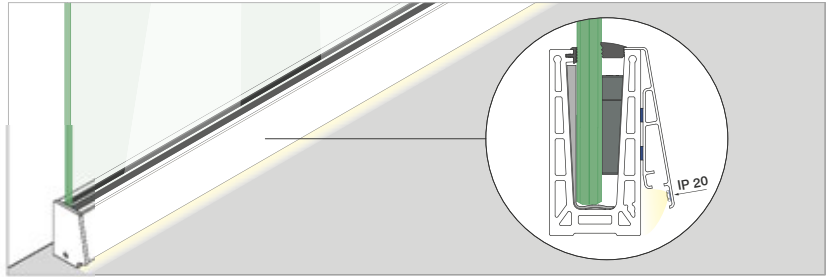

Q-INFO

Indoor (IP20)

LED strip MOD 0060 / 0061

Q-INFO

Outdoor (IP66)

LED strip MOD 0062 / 0063