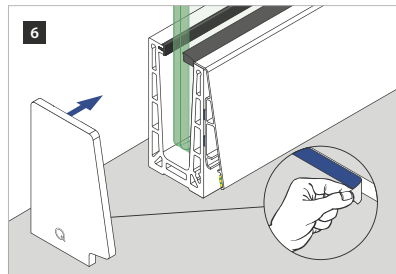

Q-INFO

Indoor (IP20)

LED strip MOD 0060 / 0061

Q-INFO

Outdoor (IP66)

LED strip MOD 0062 / 0063