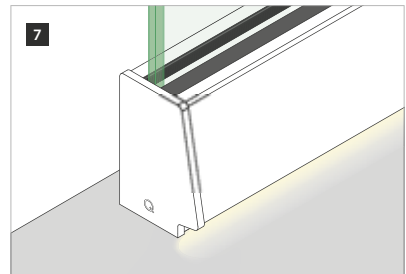

Q-INFO

Indoor (IP20)

LED strip MOD 0060 / 0061

Q-INFO

Outdoor (IP66)

LED strip MOD 0062 / 0063