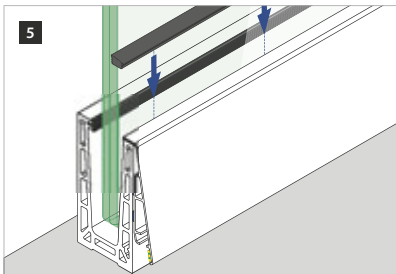

Q-INFO

Indoor (IP20)

LED strip MOD 0060 / 0061

Q-INFO

Outdoor (IP66)

LED strip MOD 0062 / 0063