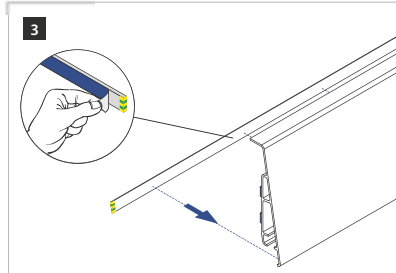

Q-INFO

Indoor (IP20)

LED strip MOD 0060 / 0061

Q-INFO

Outdoor (IP66)

LED strip MOD 0062 / 0063