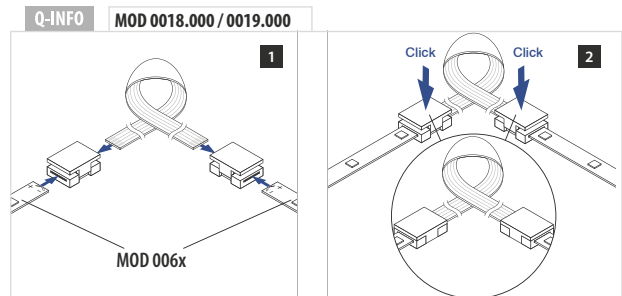

Q-INFO

SAFETY INFORMATION

- Installation of the mains modules has to be carried out by a qualified electrician according to the applicable local regulations and standards.
- Observe correct electrical polarity. Incorrect polarity can destroy the modules.
- Only parallel drive circuits ensure a safe operation.
- Power supply units used for operation should include the following basic protection and safety features:
  - Short-Circuit Protection
  - Overload Protection
  - Overheat Protection
  - SELV (Safety Extra Low Voltage)
- Pay attention to the maximum output of the power supply.