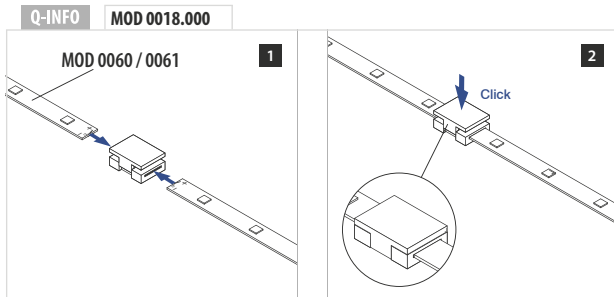

Q-INFO

SAFETY INFORMATION

- Installation of the mains modules has to be carried out by a qualified electrician according to the applicable local regulations and standards.
- Observe correct electrical polarity. Incorrect polarity can destroy the modules.
- Only parallel drive circuits ensure a safe operation.
- Power supply units used for operation should include the following basic protection and safety features:
  - Short-Circuit Protection
  - Overload Protection
  - Overheat Protection
  - SELV (Safety Extra Low Voltage)
- Pay attention to the maximum output of the power supply.