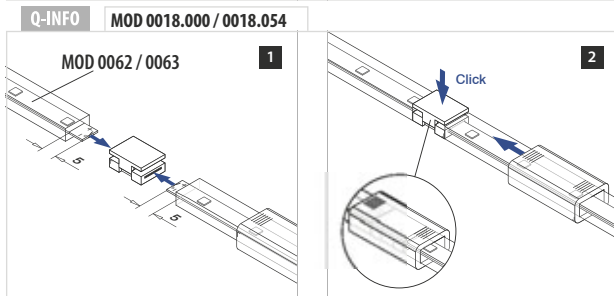

LED strip connector

MOD 0018

INDOOR	
19.0018.000.00	1

LED strip connection cable

MOD 0019

INDOOR	
19.0019.000.00	1

LED strip connector sleeve
for LED strip MOD 0062 / 0063

MOD 0018

OUTDOOR	
19.0018.054.00	1

Q-INFO

SAFETY INFORMATION

- Installation of the mains modules has to be carried out by a qualified electrician according to the applicable local regulations and standards.
- Observe correct electrical polarity. Incorrect polarity can destroy the modules.
- Only parallel drive circuits ensure a safe operation.
- Power supply units used for operation should include the following basic protection and safety features:
 - Short-Circuit Protection
 - Overload Protection
 - Overheat Protection
 - SELV (Safety Extra Low Voltage)
- Pay attention to the maximum output of the power supply.